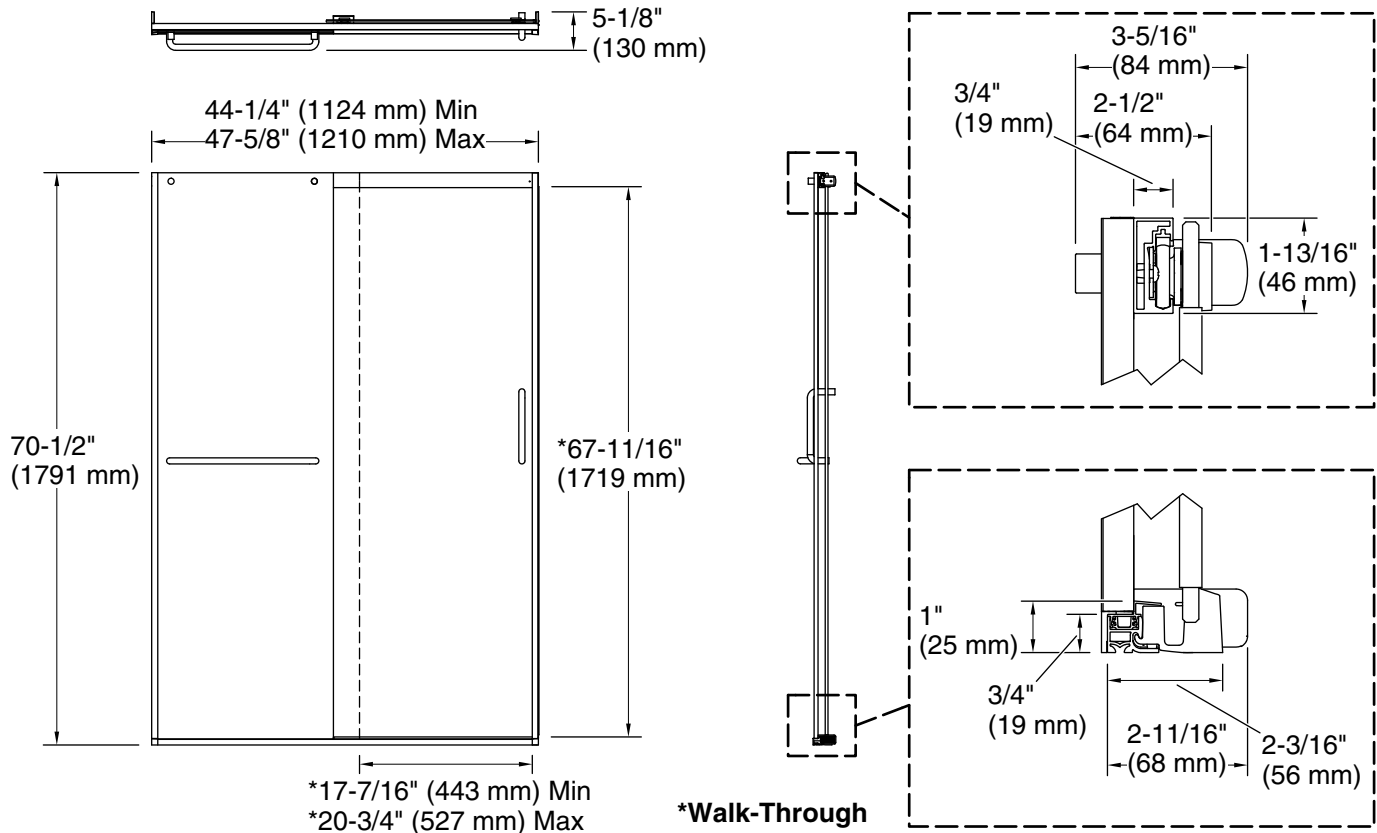

*Walk-Through

Technical Information

All product dimensions are nominal.

Installation type:	For shower base installation
Opening Width - Min:	44-1/4" (1124 mm)
Opening Width - Max:	47-5/8" (1210 mm)
Walk-through - Min:	17-3/8" (441 mm)
Walk-through - Max:	20-3/4" (527 mm)
Base-To-Wall Radius - Max:	1/2" (13 mm)
Glass thickness:	1/4" (6 mm)
Glass coating:	CleanCoat®

Notes

Install this product according to the installation instructions.

The vertical opening should be a minimum of 73-13/16" (1875 mm) to allow for installation clearance.